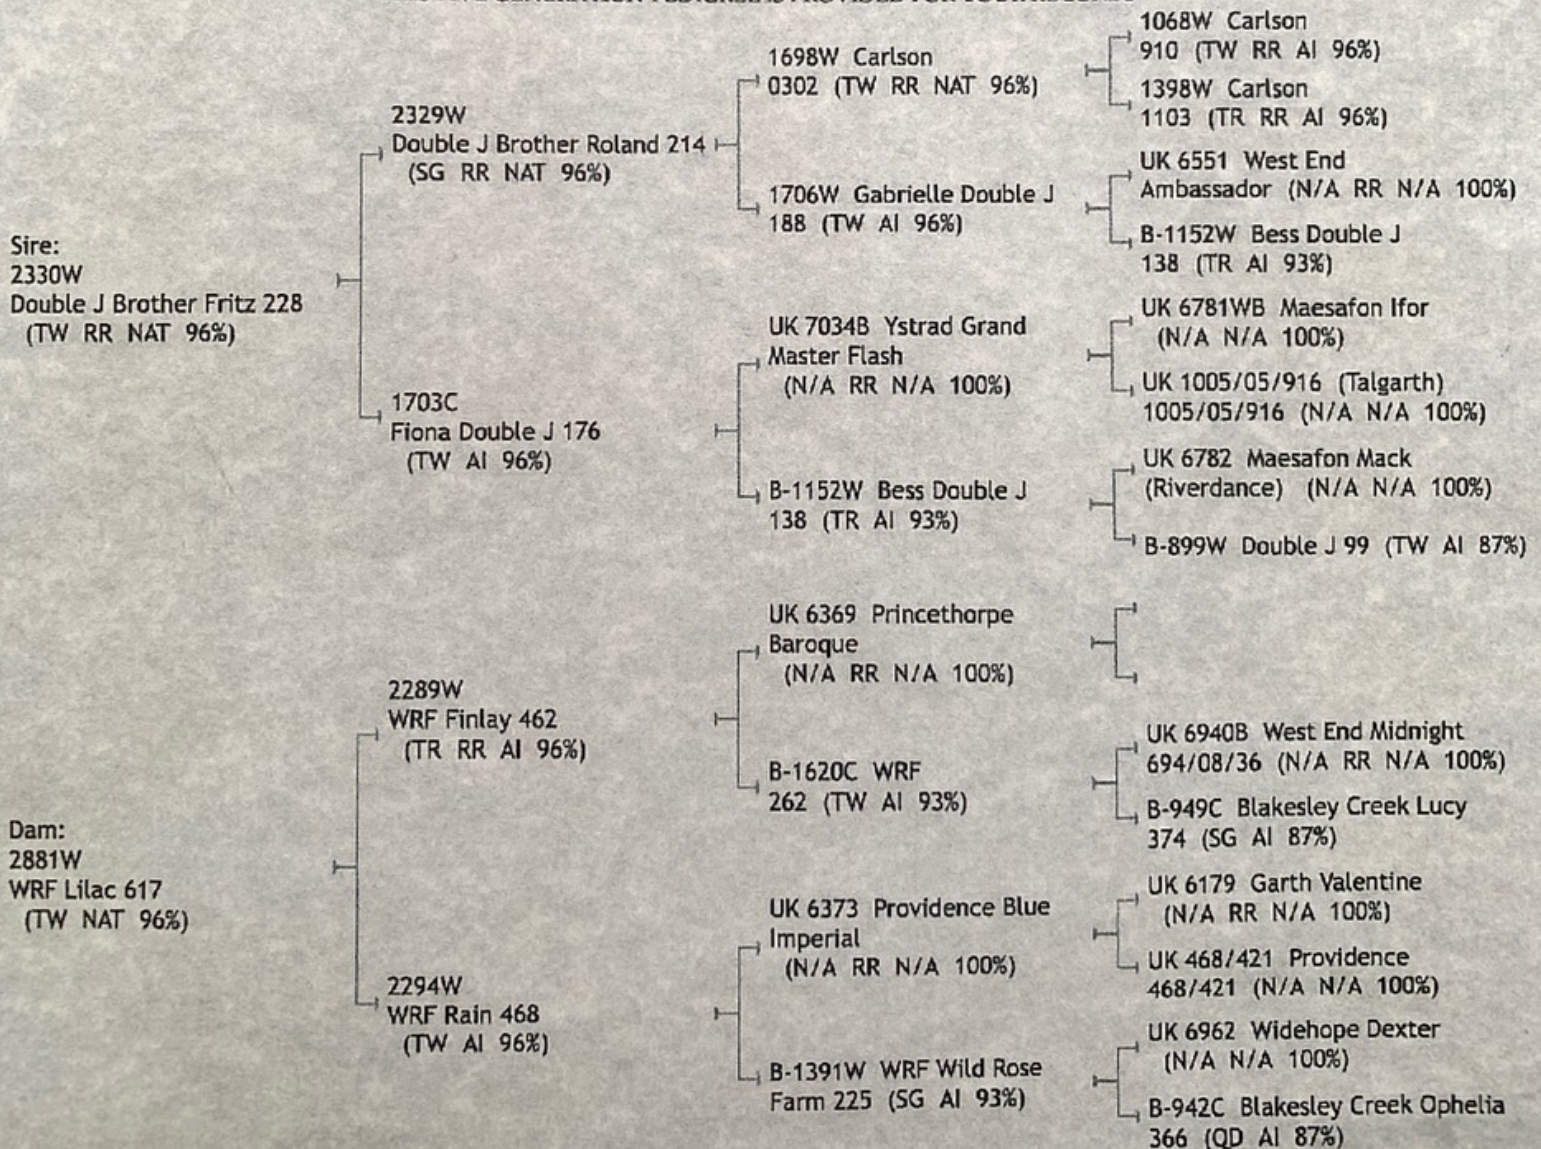

# Certificate of Registry

3545W Ram White Fleece

WRF Anthony 797

96% TW DOB: 04/15/2022 Codon 171: RR Conception: NAT

Sire 2330W Double J Brother Fritz 228 (TW RR NAT 96%)

Dam 2881W WRF Lilac 617 (TW NAT 96%)

Breeder 76 Nan & Ken Leaman, Wild Rose Farm, Oak Harbor, WA

Owner 76 Nan & Ken Leaman, Wild Rose Farm, Oak Harbor, WA

Date Registered 10/23/2023

*George Morgan*

George Morgan, Registrar

THIS FIVE GENERATION PEDIGREE IS PROVIDED FOR YOUR RECORDS