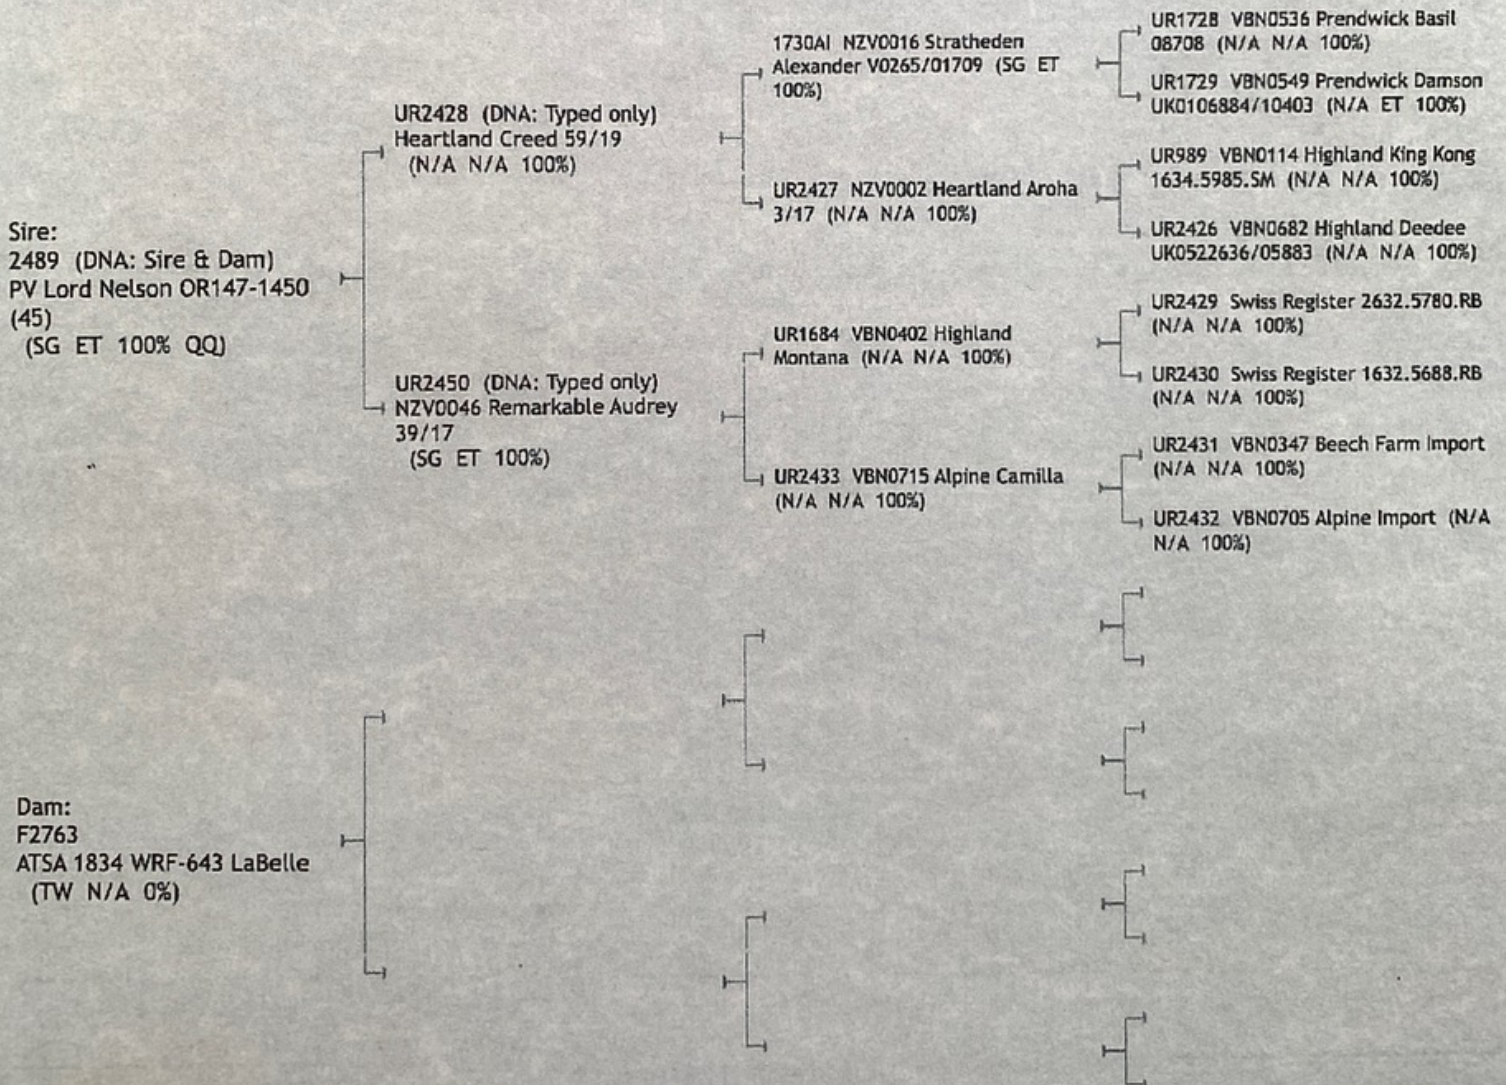

Certificate of Recording

4163 WRF 861 Gabby

Sex: Ewe **DOB:** 03/23/2023 **50% Twin**

Color: White w/ black markings **Codon 171:** N/A **Conception:** NAT

Sire 2489 PV Lord Nelson OR147-1450 (45) (SG ET 100% QQ) (DNA: Sire & Dam)

Dam F2763 ATSA 1834 WRF-643 LaBelle (TW N/A 0%)

Breeder 34 Nan & Ken Leaman, Wild Rose Farm, Oak Harbor, WA

Owner 34 Nan & Ken Leaman, Wild Rose Farm, Oak Harbor, WA

Date Registered 10/09/2023

George Morgan

George Morgan, Registrar

THIS FIVE GENERATION PEDIGREE IS PROVIDED FOR YOUR RECORDS

Valais Blacknose Sheep Society

19508 Tiller Trail Hwy, Days Creek, OR 97429 vbss@glmregistry.com 541-825-8580