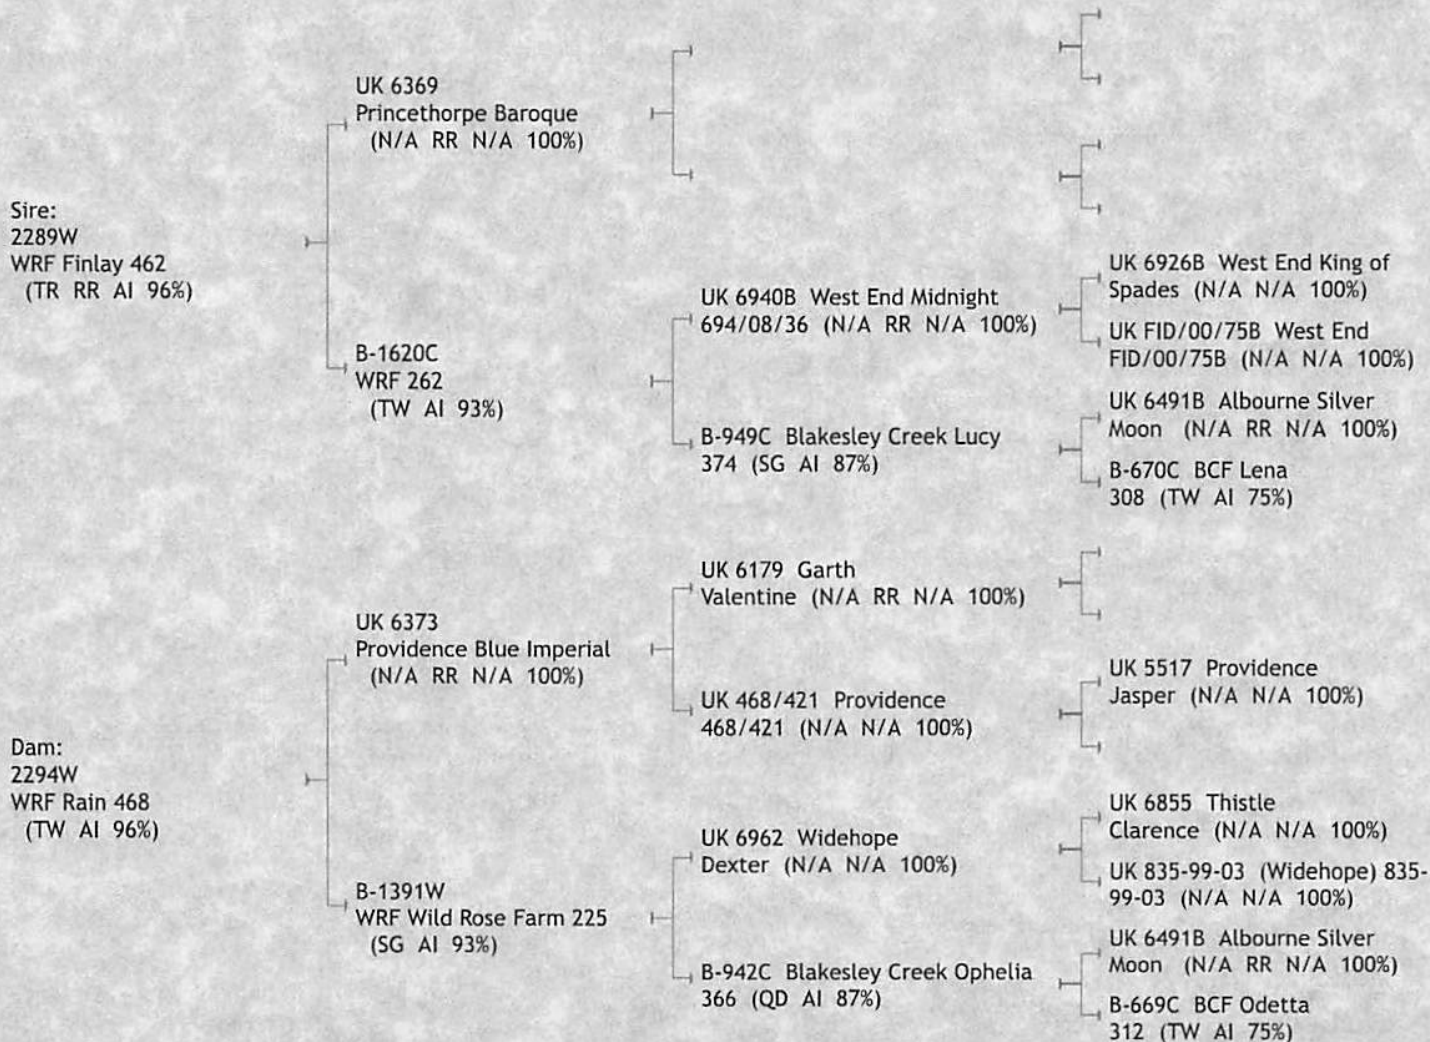

Certificate of Registry

2881W Ewe White Fleece

WRF Lilac 617

96% TW DOB: 03/22/2020 Codon 171: Conception: NAT

Sire 2289W WRF Finlay 462 (TR RR AI 96%)

Dam 2294W WRF Rain 468 (TW AI 96%)

Breeder 76 Nanette & Ken Leaman, Wild Rose Farm, Oak Harbor, WA

Owner 76 Nanette & Ken Leaman, Wild Rose Farm, Oak Harbor, WA

Date Registered 05/04/2020

George Morgan

George Morgan, Registrar

THIS FIVE GENERATION PEDIGREE IS PROVIDED FOR YOUR RECORDS

North American Wensleydale Sheep Association

19508 Tiller Trail Hwy, Days Creek, OR 97429 nawsa@glmregistry.com 541-825-8580