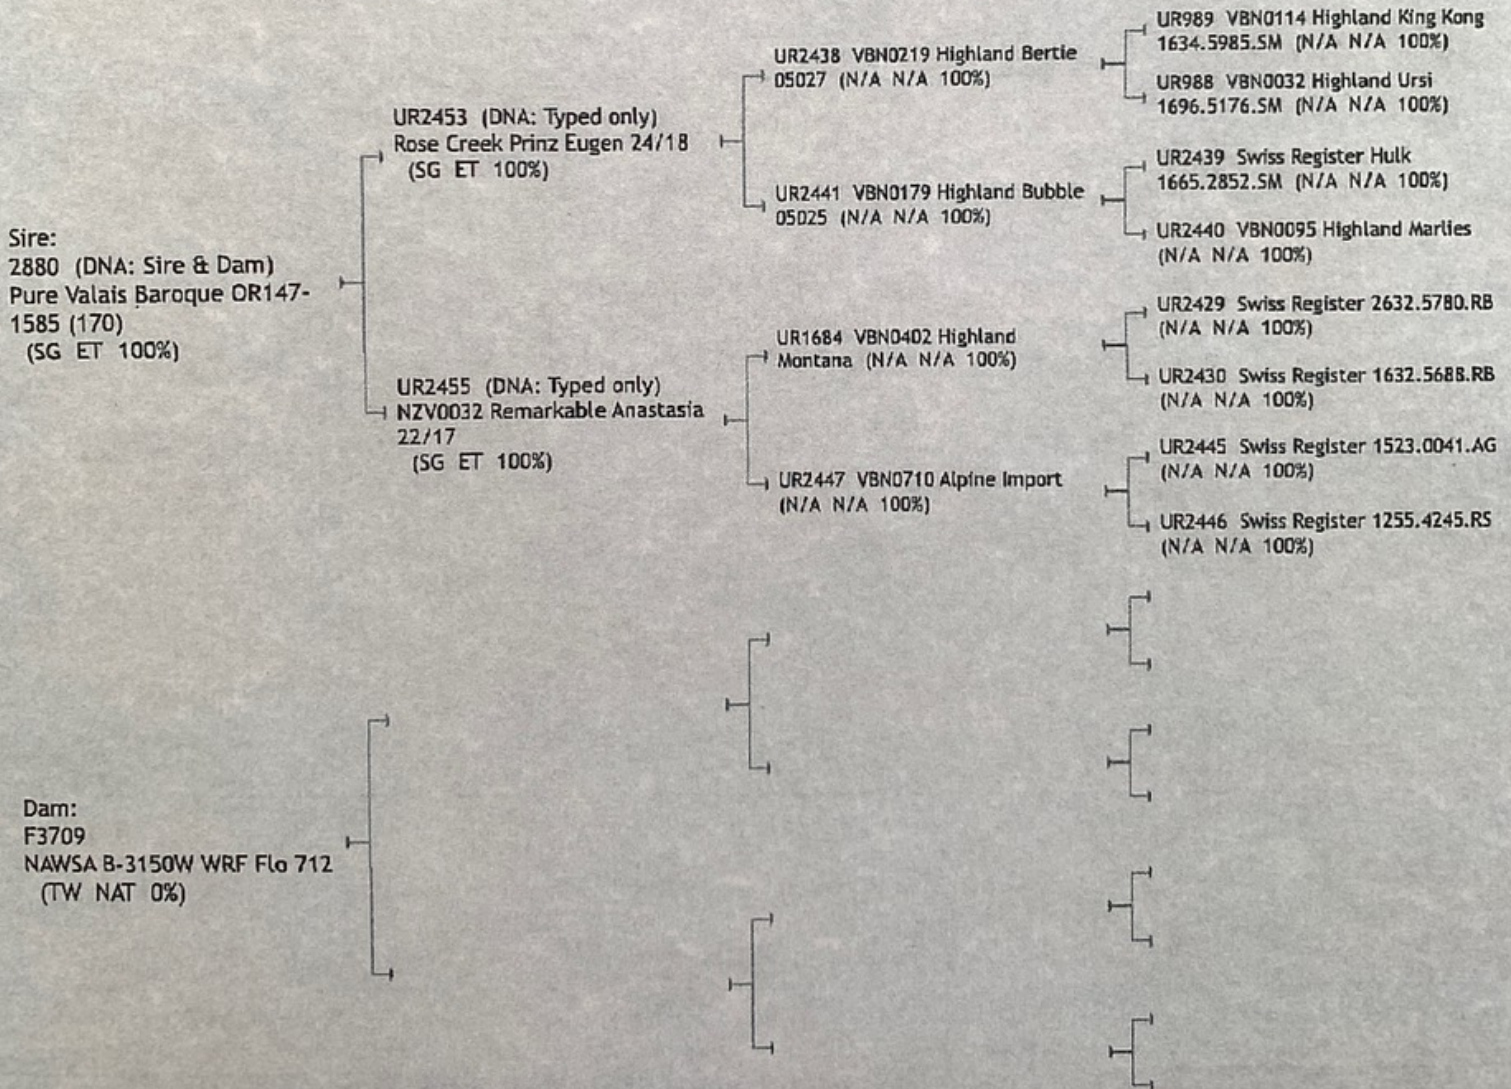

Certificate of Recording

3811 WRF Lima 927

Sex: Ewe DOB: 05/12/2023 50% Single
 Color: White with good markings Codon 171: N/A Conception: NAT

Sire 2880 Pure Valais Baroque OR147-1585 (170) (SG ET 100%) (DNA: Sire & Dam)
 Dam F3709 NAWSA B-3150W WRF Flo 712 (TW NAT 0%)

Breeder 34 Nan & Ken Leaman, Wild Rose Farm, Oak Harbor, WA
 Owner 34 Nan & Ken Leaman, Wild Rose Farm, Oak Harbor, WA

Date Registered 06/15/2023

George Morgan

George Morgan, Registrar

THIS FIVE GENERATION PEDIGREE IS PROVIDED FOR YOUR RECORDS