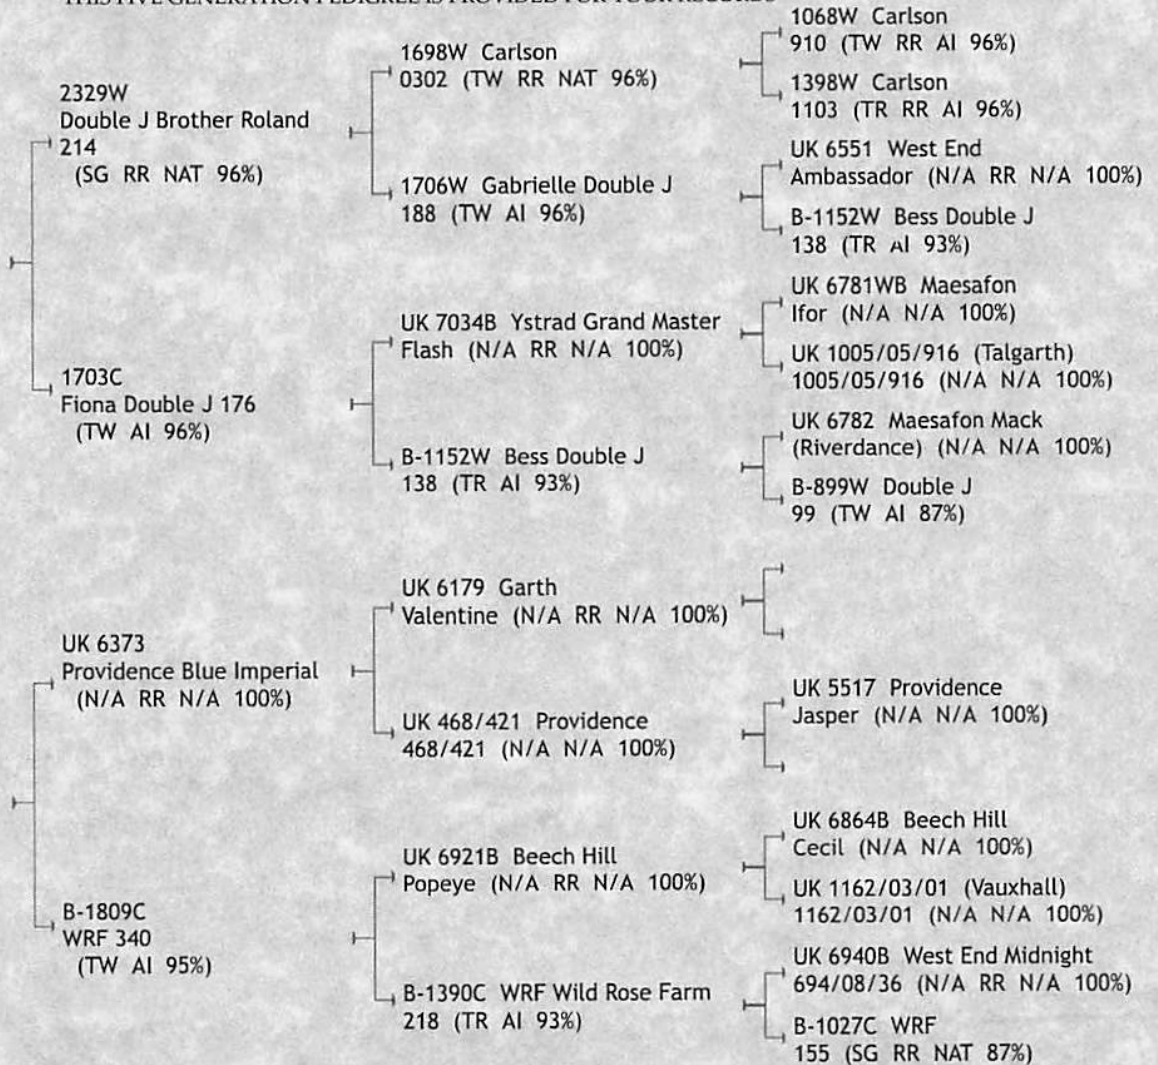

Certificate of Registry

2681C Ewe Colored Fleece

WRF Rhoda 573

*Retagged # 625
lost ear tag*

96% TW DOB: 04/18/2019 Codon 171: Conception: NAT

Sire 2330W Double J Brother Fritz 228 (TW RR NAT 96%)

Dam 2299W WRF Ari 473 (SG AI 97%)

Breeder Nanette & Ken Leaman, Wild Rose Farm, Oak Harbor, WA

Owner Nanette & Ken Leaman, Wild Rose Farm, Oak Harbor, WA

Date Registered 05/12/2019

George Morgan

George Morgan, Registrar

THIS FIVE GENERATION PEDIGREE IS PROVIDED FOR YOUR RECORDS

Sire:
2330W
Double J Brother Fritz 228
(TW RR NAT 96%)

Dam:
2299W
WRF Ari 473
(SG AI 97%)

North American Wensleydale Sheep Association

19508 Tiller Trail Hwy, Days Creek, OR 97429 nawsa@glmregistry.com 541-825-8580