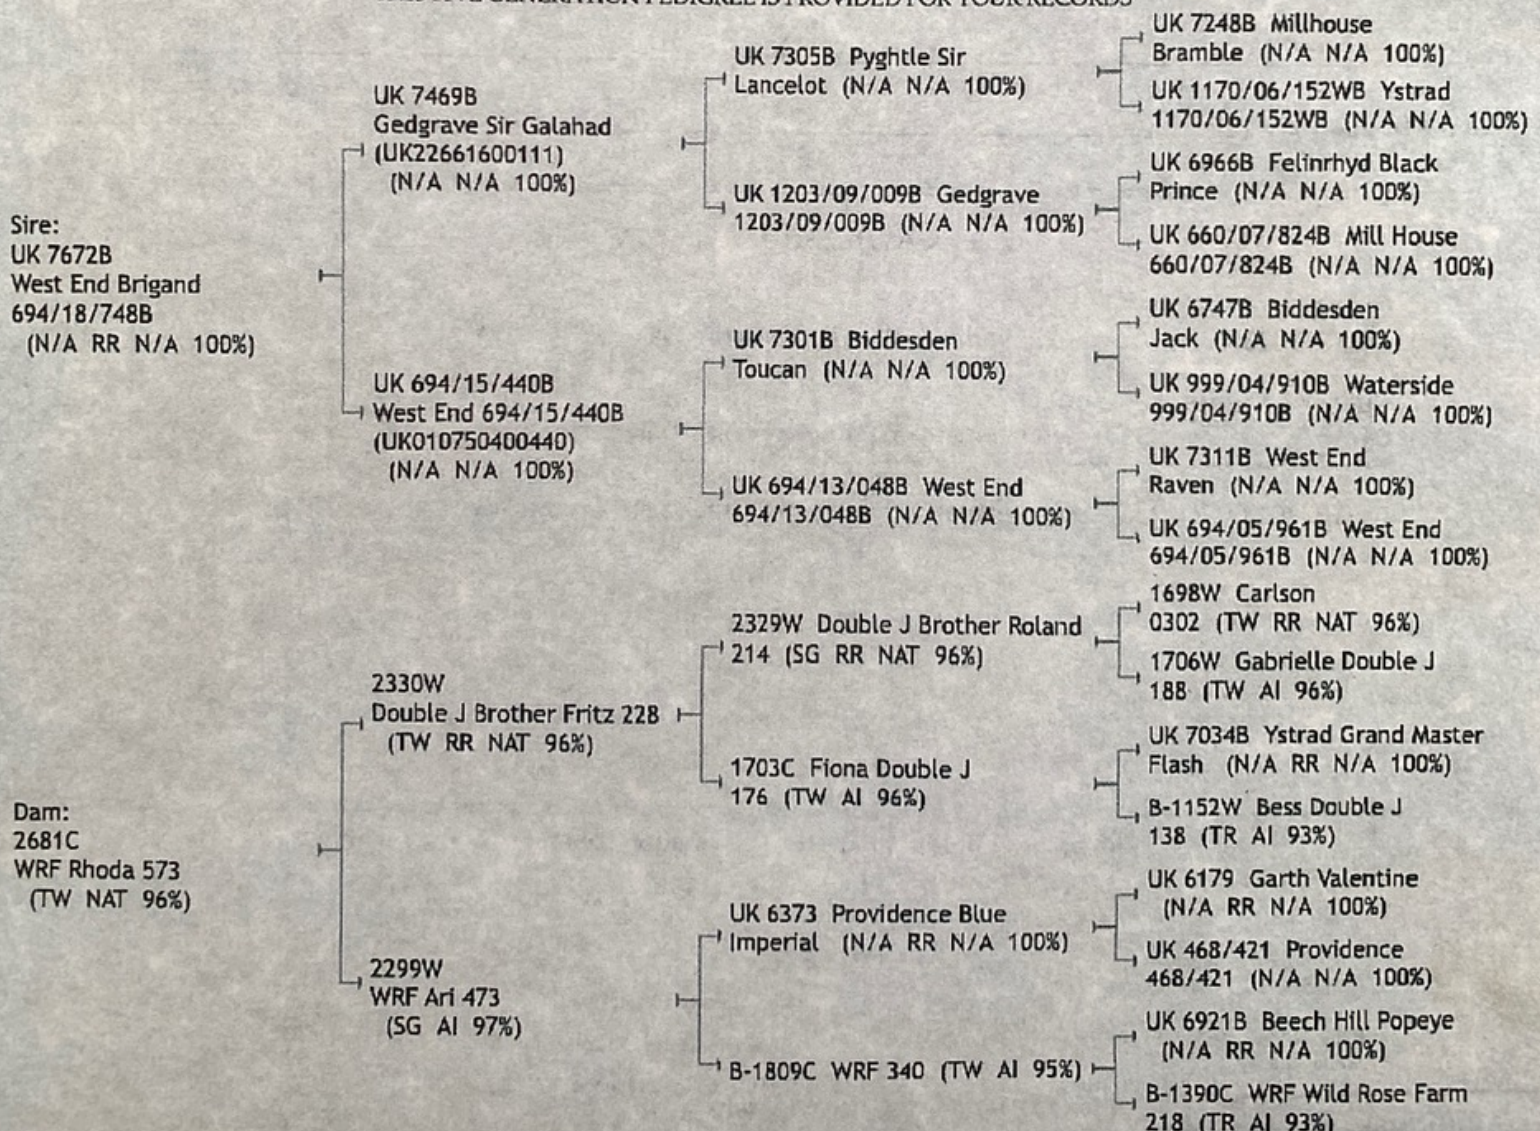

# Certificate of Registry

3453C

Ram

Colored Fleece

WRF Simon 900

98% TW

DOB: 04/10/2023

Codon 171: RR

Conception: AI

**Sire** UK 7672B West End Brigand 694/18/748B (N/A RR N/A 100%)

**Dam** 2681C WRF Rhoda 573 (TW NAT 96%)

**Breeder** 76 Nan & Ken Leaman, Wild Rose Farm, Oak Harbor, WA

**Owner** 76 Nan & Ken Leaman, Wild Rose Farm, Oak Harbor, WA

**Date Registered** 05/23/2023

*George Morgan*

George Morgan, Registrar

THIS FIVE GENERATION PEDIGREE IS PROVIDED FOR YOUR RECORDS

*North American Wensleydale Sheep Association*

19508 Tiller Trail Hwy, Days Creek, OR 97429 nawsa@glmregistry.com 541-825-8580