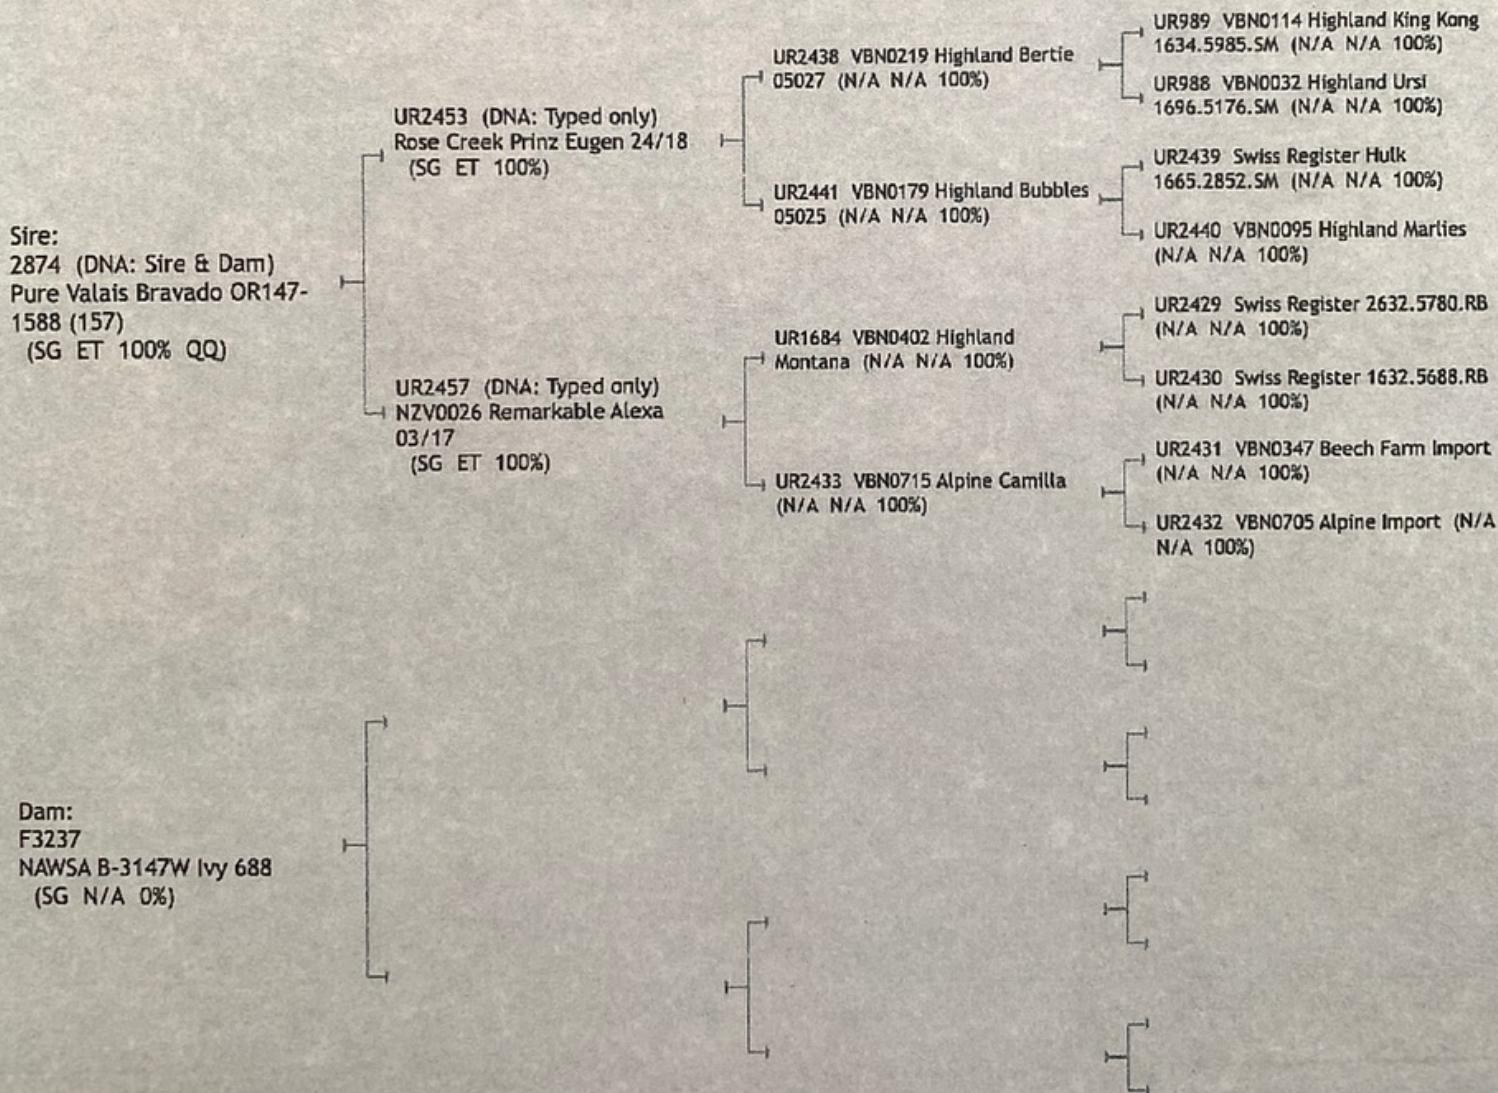

Certificate of Recording

4167 WRF 875 Lexi

Sex: Ewe DOB: 03/25/2023 50% Single
 Color: White with good markings Codon 171: N/A Conception: NAT

Sire 2874 Pure Valais Bravado OR147-1588 (157) (SG ET 100% QQ) (DNA: Sire & Dam)
 Dam F3237 NAWSA B-3147W Ivy 688 (SG N/A 0%)

Breeder 34 Nan & Ken Leaman, Wild Rose Farm, Oak Harbor, WA
 Owner 34 Nan & Ken Leaman, Wild Rose Farm, Oak Harbor, WA

Date Registered 10/09/2023

George Morgan
 George Morgan, Registrar

THIS FIVE GENERATION PEDIGREE IS PROVIDED FOR YOUR RECORDS