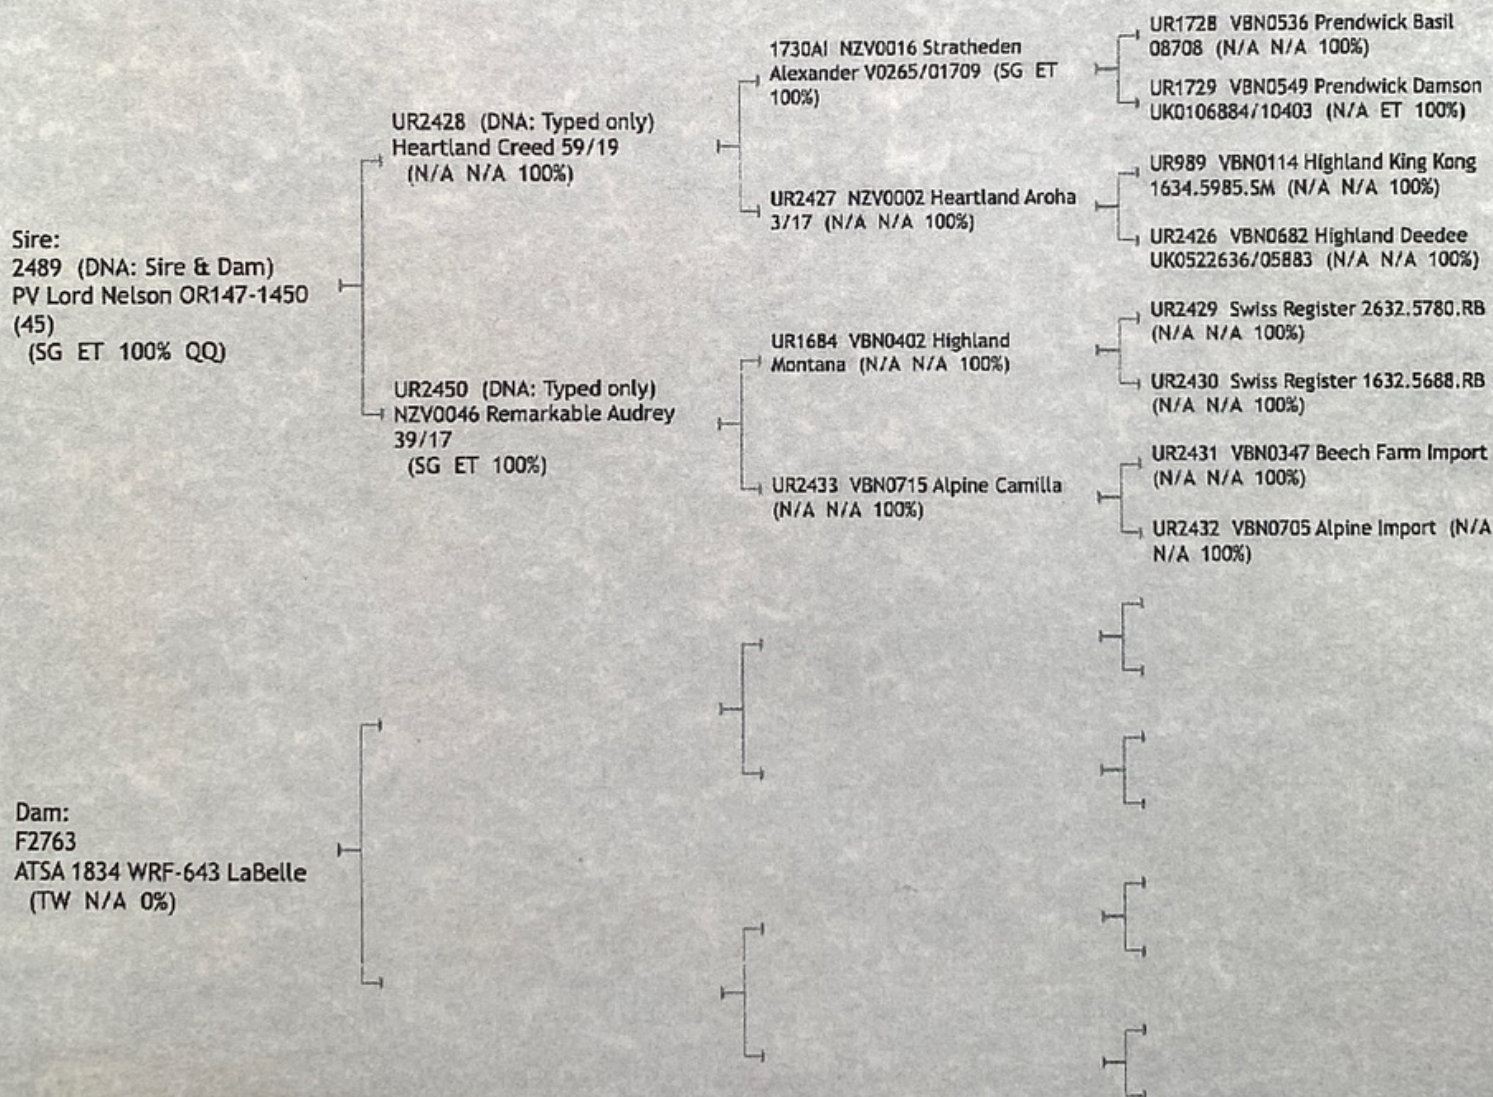

Certificate of Recording

4162 WRF 860 Lavalie

Sex: Ewe DOB: 03/23/2023 50% Twin
 Color: White with good markings Codon 171: N/A Conception: NAT

Sire 2489 PV Lord Nelson OR147-1450 (45) (SG ET 100% QQ) (DNA: Sire & Dam)
 Dam F2763 ATSA 1834 WRF-643 LaBelle (TW N/A 0%)

Breeder 34 Nan & Ken Leaman, Wild Rose Farm, Oak Harbor, WA
 Owner 34 Nan & Ken Leaman, Wild Rose Farm, Oak Harbor, WA

Date Registered 10/09/2023

George Morgan

George Morgan, Registrar

THIS FIVE GENERATION PEDIGREE IS PROVIDED FOR YOUR RECORDS